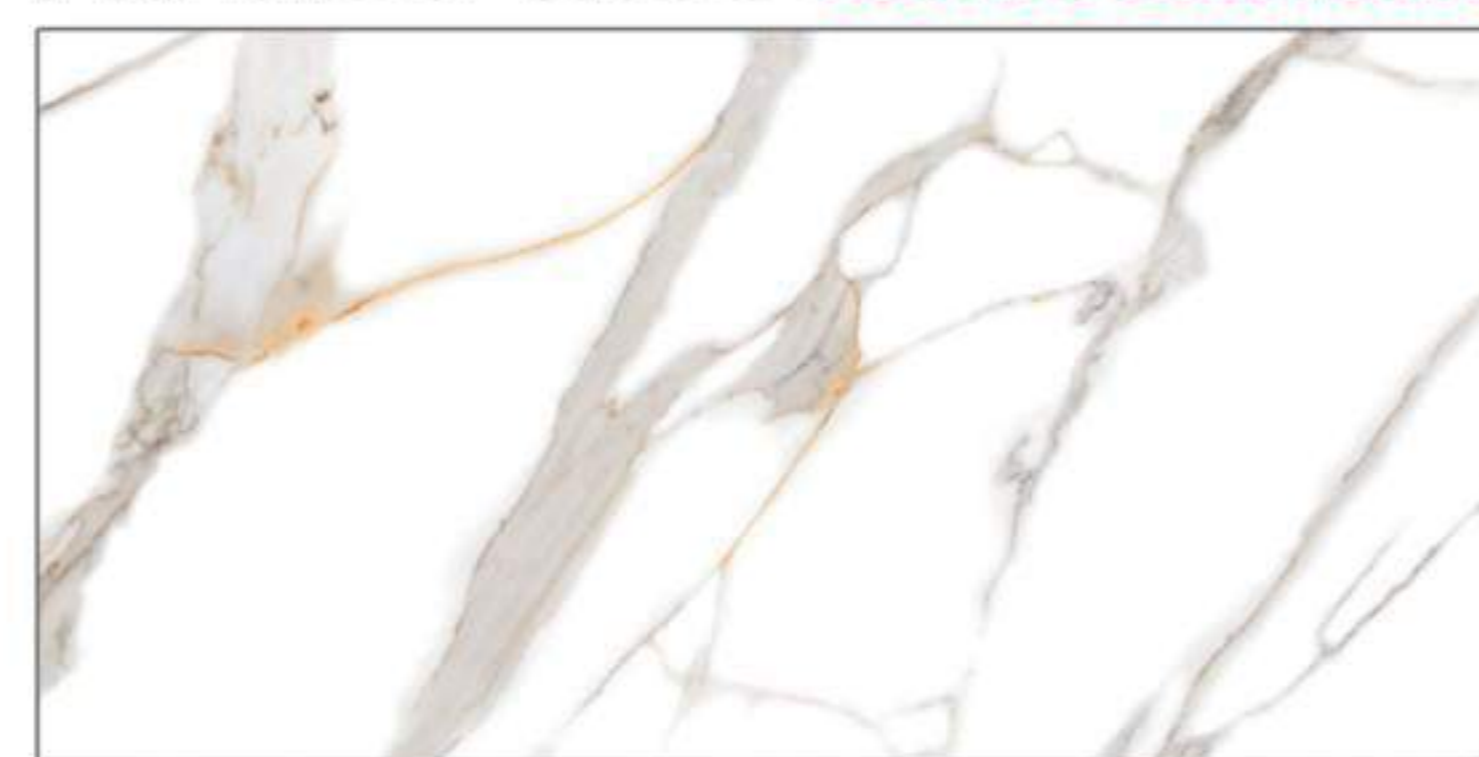

LORENZO GRIS

NEW CARARA MATT

NEW CARARA SUGAR

◆ **Polish | Matt | Glazed |
Vitrified Tiles 800x1600x9.0mm**

STATUARIO ORO

SUMMER WHITE

**FLAVOUR
GRANITO**

**ELEGANCE OF
NATURE... AMPLIFIED**