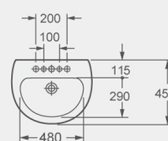

IMEX SIMPLO SERIES

CT1071

P-trap toilet
PP seat cover,
As option: UF seat cover
4/6L dual-flush cistern fittings
Side floor fixing kit

LP1070

Single tap hole basin (Provided with 4" and 8" semi-punched tapholes)
Can be used as wall hung basin
As option: Fixing screws (A6006D)
As option: Faucet G591025

IMEX BASIC SERIES

CT1026A

P-trap toilet
PP seat cover,
As option: UF seat cover
4/6L dual-flush cistern fittings
Side floor fixing kit

LP1076

Single tap hole basin (Provided with 4" and 8" semi-punched tapholes)
Can be used as wall hung basin
As option: Fixing screws (A6006D)
As option: Faucet G591025