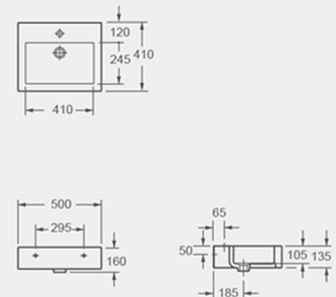

IMEX PACKAGE BASIC-WB SERIES

CT1026A

P-trap toilet
PP seat cover,
As option: UF seat cover
4/6L dual-flush cistern fittings
Side floor fixing kit

LW1056

Single tap hole counter top basin

IMEX PACKAGE MERCI BASIN-SP SERIES

CA1007

Flush mode: Siphon type toilet
Rough-in : 305/400mm

LPA1072

Single tap hole basin (Provided with 4" and 8" semi-punched tapholes)
Can be used as wall hung basin
As option: Fixing screws (A6006D)
As option: Faucet G591025

IMEX ARCO SERIES

CA1032

Flush mode: Siphon type toilet
Rough-in : 305/400mm

LPA1072

Single tap hole basin (Provided with 4" and 8" semi-punched tapholes)
Can be used as wall hung basin
As option: Fixing screws (A6006D)
As option: Faucet G591025