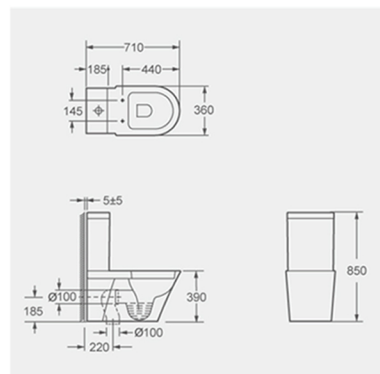

CA1007

Flush mode: Siphon type toilet
Rough-in : 305/400mm

LPA1072

Single tap hole basin (Provided with 4" and 8" semi-punched tapholes)
Can be used as wall hung basin
As option: Fixing screws (A6006D)
As option: Faucet G591025

IMEX ARCO SERIES

CA1032

Flush mode: Siphon type toilet
Rough-in : 305/400mm

LPA1072

Single tap hole basin (Provided with 4" and 8" semi-punched tapholes)
Can be used as wall hung basin
As option: Fixing screws (A6006D)
As option: Faucet G591025

IMEX PACKAGE DANA BASIN-SP SERIES

CT1088

P-trap toilet
PP seat cover,
As option: UF seat cover
4/6L dual-flush cistern fittings
Side floor fixing kit

LP1088

Single tap hole basin (Provided with 4" and 8" semi-punched tapholes)
Can be used as wall hung basin
As option: Fixing screws (A6006D)
As option: Faucet G591906