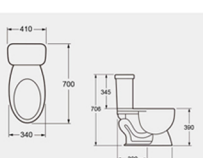

Flush mode: Siphon type toilet
Rough-in : 305/400mm