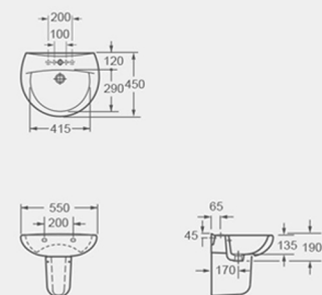

IMEX PACKAGE BASIC-WB SERIES

CT1026A

P-trap toilet
PP seat cover,
As option: UF seat cover
4/6L dual-flush cistern fittings
Side floor fixing kit

LW1056

Single tap hole counter top basin

IMEX PACKAGE MERCI BASIN-SP SERIES

CA1007

Flush mode: Siphon type toilet
Rough-in : 305/400mm

LPA1072

Single tap hole basin (Provided with 4" and 8" semi-punched tapholes)
Can be used as wall hung basin
As option: Fixing screws (A6006D)
As option: Faucet G591025

IMEX ARCO SERIES

CA1032

Flush mode: Siphon type toilet
Rough-in : 305/400mm

LPA1072

Single tap hole basin (Provided with 4" and 8" semi-punched tapholes)
Can be used as wall hung basin
As option: Fixing screws (A6006D)
As option: Faucet G591025

IMEX PACKAGE DANA BASIN-SP SERIES

CT1088

P-trap toilet
PP seat cover,
As option: UF seat cover
4/6L dual-flush cistern fittings
Side floor fixing kit

LP1088

Single tap hole basin (Provided with 4" and 8" semi-punched tapholes)
Can be used as wall hung basin
As option: Fixing screws (A6006D)
As option: Faucet G591906