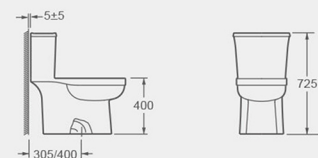

IMEX SIMPLO SERIES

CT1071

P-trap toilet
PP seat cover,
As option: UF seat cover
4/6L dual-flush cistern fittings
Side floor fixing kit

LP1070

Single tap hole basin (Provided with 4" and 8" semi-punched tapholes)
Can be used as wall hung basin
As option: Fixing screws (A6006D)
As option: Faucet G591025

IMEX BASIC SERIES

CT1026A

P-trap toilet
PP seat cover,
As option: UF seat cover
4/6L dual-flush cistern fittings
Side floor fixing kit

LP1076

Single tap hole basin (Provided with 4" and 8" semi-punched tapholes)
Can be used as wall hung basin
As option: Fixing screws (A6006D)
As option: Faucet G591025

IMEX PACKAGE SARA BASIN-WB SERIES

CA1033

Flush mode: Siphon type toilet
Rough-in : 305/400mm

LW1056

Single tap hole counter top basin

IMEX IVO SERIES

CT1077

P-trap toilet
PP seat cover,
As option: UF seat cover
4/6L dual-flush cistern fittings
Side floor fixing kit