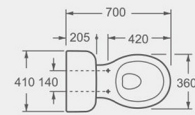

CT1026A

P-trap toilet
PP seat cover,
As option: UF seat cover
4/6L dual-flush cistern fittings
Side floor fixing kit