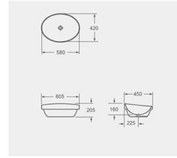

BASIN

E8070

BASIN

BASIN MIXER

Basin mixer
For cold and hot water

Basin mixer
For cold and hot water

Uni G591906

Basin mixer
For cold and hot water

Basin mixer
For cold and hot water

Odie G591903H

Extra high basin mixer
For cold and hot water

Extra high basin mixer
For cold and hot water