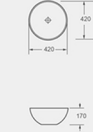

BASIN

BASIN

LPA1072

BASIN MIXER

Basin mixer
For cold and hot water

Basin mixer
For cold and hot water

Uni G591906

Basin mixer
For cold and hot water

Basin mixer
For cold and hot water

Odie G591903H

Extra high basin mixer
For cold and hot water

Extra high basin mixer
For cold and hot water