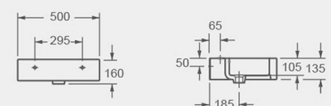

IMEX PACKAGE SARA BASIN-WB SERIES

CA1033

Flush mode: Siphon type toilet
Rough-in : 305/400mm

LW1056

Single tap hole counter top basin

IMEX IVO SERIES

CT1077

P-trap toilet
PP seat cover,
As option: UF seat cover
4/6L dual-flush cistern fittings
Side floor fixing kit

LP1076

Single tap hole basin (Provided with 4" and 8" semi-punched tapholes)
Can be used as wall hung basin
As option: Fixing screws (A6006D)
As option: Faucet G591025

IMEX IVO LW SERIES

CT1077

P-trap toilet
PP seat cover,
As option: UF seat cover
4/6L dual-flush cistern fittings
Side floor fixing kit