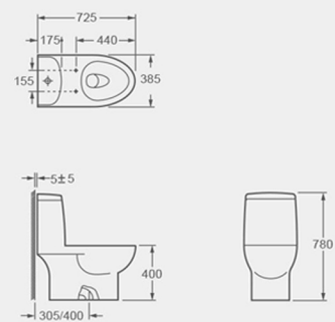

IMEX PACKAGE BASIC-WB SERIES

CT1026A

P-trap toilet
PP seat cover,
As option: UF seat cover
4/6L dual-flush cistern fittings
Side floor fixing kit

LW1056

Single tap hole counter top basin

IMEX PACKAGE MERCI BASIN-SP SERIES

CA1007

Flush mode: Siphon type toilet
Rough-in : 305/400mm

LPA1072

Single tap hole basin (Provided with 4" and 8" semi-punched tapholes)
Can be used as wall hung basin
As option: Fixing screws (A6006D)
As option: Faucet G591025

IMEX ARCO SERIES

CA1032

Flush mode: Siphon type toilet
Rough-in : 305/400mm

LPA1072

Single tap hole basin (Provided with 4" and 8" semi-punched tapholes)
Can be used as wall hung basin
As option: Fixing screws (A6006D)
As option: Faucet G591025

IMEX PACKAGE DANA BASIN-SP SERIES

CT1088

P-trap toilet
PP seat cover,
As option: UF seat cover
4/6L dual-flush cistern fittings
Side floor fixing kit

LP1088

Single tap hole basin (Provided with 4" and 8" semi-punched tapholes)
Can be used as wall hung basin
As option: Fixing screws (A6006D)
As option: Faucet G591906