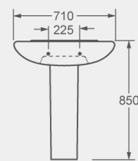

IMEX PACKAGE DANA BASIN-SP SERIES

CT1088

P-trap toilet
PP seat cover,
As option: UF seat cover
4/6L dual-flush cistern fittings
Side floor fixing kit

LP1088

Single tap hole basin (Provided with 4" and 8" semi-punched tapholes)
Can be used as wall hung basin
As option: Fixing screws (A6006D)
As option: Faucet G591906

IMEX-ARTIS SERIES

CT1065

P-trap toilet
PP seat cover,
As option: UF seat cover
4/6L dual-flush cistern fittings
Side floor fixing kit

LP1064

Single tap hole basin (Provided with 4" and 8" semi-punched tapholes)
Can be used as wall hung basin
As option: Fixing screws (A6006D)
As option: Faucet G591906

IMEX SIMPLO SERIES

CT1071

P-trap toilet
PP seat cover,
As option: UF seat cover
4/6L dual-flush cistern fittings
Side floor fixing kit

LP1070

Single tap hole basin (Provided with 4" and 8" semi-punched tapholes)
Can be used as wall hung basin
As option: Fixing screws (A6006D)
As option: Faucet G591025