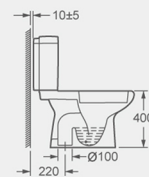

IMEX ARCO SERIES

CA1032

Flush mode: Siphon type toilet
Rough-in : 305/400mm

LPA1072

Single tap hole basin (Provided with 4" and 8" semi-punched tapholes)
Can be used as wall hung basin
As option: Fixing screws (A6006D)
As option: Faucet G591025

IMEX PACKAGE DANA BASIN-SP SERIES

CT1088

P-trap toilet
PP seat cover,
As option: UF seat cover
4/6L dual-flush cistern fittings
Side floor fixing kit

LP1088

Single tap hole basin (Provided with 4" and 8" semi-punched tapholes)
Can be used as wall hung basin
As option: Fixing screws (A6006D)
As option: Faucet G591906

IMEX-ARTIS SERIES

CT1065

P-trap toilet
PP seat cover,
As option: UF seat cover
4/6L dual-flush cistern fittings
Side floor fixing kit

LP1064

Single tap hole basin (Provided with 4" and 8" semi-punched tapholes)
Can be used as wall hung basin
As option: Fixing screws (A6006D)
As option: Faucet G591906