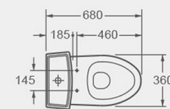

IMEX BASIC SERIES

CT1026A

P-trap toilet
PP seat cover,
As option: UF seat cover
4/6L dual-flush cistern fittings
Side floor fixing kit

LP1076

Single tap hole basin (Provided with 4" and 8" semi-punched tapholes)
Can be used as wall hung basin
As option: Fixing screws (A6006D)
As option: Faucet G591025

IMEX PACKAGE SARA BASIN-WB SERIES

CA1033

Flush mode: Siphon type toilet
Rough-in : 305/400mm

LW1056

Single tap hole counter top basin

IMEX IVO SERIES

CT1077

P-trap toilet
PP seat cover,
As option: UF seat cover
4/6L dual-flush cistern fittings
Side floor fixing kit