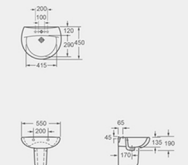

BASIN

BASIN

BASIN MIXER

Basin mixer
For cold and hot water

Basin mixer
For cold and hot water

Uni G591906

Basin mixer
For cold and hot water

Basin mixer
For cold and hot water

Odie G591903H

Extra high basin mixer
For cold and hot water

Extra high basin mixer
For cold and hot water