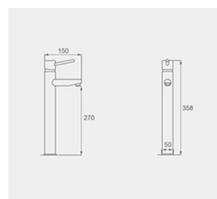

Odie G591903H

Extra high basin mixer
For cold and hot water

Ore G591923

Extra high basin mixer
For cold and hot water