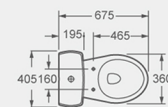

IMEX-ARTIS SERIES

CT1065

P-trap toilet
PP seat cover,
As option: UF seat cover
4/6L dual-flush cistern fittings
Side floor fixing kit

LP1064

Single tap hole basin (Provided with 4" and 8" semi-punched tapholes)
Can be used as wall hung basin
As option: Fixing screws (A6006D)
As option: Faucet G591906

IMEX SIMPLO SERIES

CT1071

P-trap toilet
PP seat cover,
As option: UF seat cover
4/6L dual-flush cistern fittings
Side floor fixing kit

LP1070

Single tap hole basin (Provided with 4" and 8" semi-punched tapholes)
Can be used as wall hung basin
As option: Fixing screws (A6006D)
As option: Faucet G591025