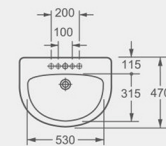

IMEX BASIC SERIES

CT1026A

P-trap toilet
PP seat cover,
As option: UF seat cover
4/6L dual-flush cistern fittings
Side floor fixing kit

LP1076

Single tap hole basin (Provided with 4" and 8" semi-punched tapholes)
Can be used as wall hung basin
As option: Fixing screws (A6006D)
As option: Faucet G591025

IMEX PACKAGE SARA BASIN-WB SERIES

CA1033

Flush mode: Siphon type toilet
Rough-in : 305/400mm

LW1056

Single tap hole counter top basin

IMEX IVO SERIES

CT1077

P-trap toilet
PP seat cover,
As option: UF seat cover
4/6L dual-flush cistern fittings
Side floor fixing kit