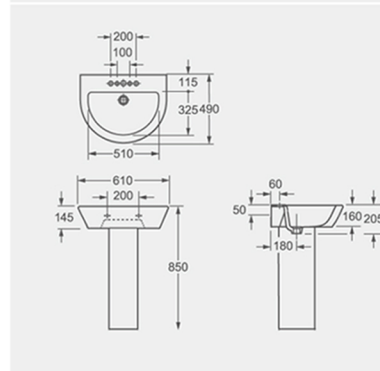

IMEX ARCO SERIES

CA1032

Flush mode: Siphon type toilet
Rough-in : 305/400mm

LPA1072

Single tap hole basin (Provided with 4" and 8" semi-punched tapholes)
Can be used as wall hung basin
As option: Fixing screws (A6006D)
As option: Faucet G591025

IMEX PACKAGE DANA BASIN-SP SERIES

CT1088

P-trap toilet
PP seat cover,
As option: UF seat cover
4/6L dual-flush cistern fittings
Side floor fixing kit

LP1088

Single tap hole basin (Provided with 4" and 8" semi-punched tapholes)
Can be used as wall hung basin
As option: Fixing screws (A6006D)
As option: Faucet G591906

IMEX-ARTIS SERIES

CT1065

P-trap toilet
PP seat cover,
As option: UF seat cover
4/6L dual-flush cistern fittings
Side floor fixing kit

LP1064

Single tap hole basin (Provided with 4" and 8" semi-punched tapholes)
Can be used as wall hung basin
As option: Fixing screws (A6006D)
As option: Faucet G591906