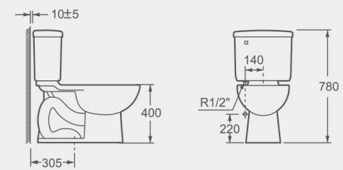

IMEX SIMPLO SERIES

CT1071

P-trap toilet
PP seat cover,
As option: UF seat cover
4/6L dual-flush cistern fittings
Side floor fixing kit

LP1070

Single tap hole basin (Provided with 4" and 8" semi-punched tapholes)
Can be used as wall hung basin
As option: Fixing screws (A6006D)
As option: Faucet G591025

IMEX BASIC SERIES

CT1026A

P-trap toilet
PP seat cover,
As option: UF seat cover
4/6L dual-flush cistern fittings
Side floor fixing kit

LP1076

Single tap hole basin (Provided with 4" and 8" semi-punched tapholes)
Can be used as wall hung basin
As option: Fixing screws (A6006D)
As option: Faucet G591025