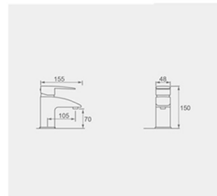

Basin mixer
For cold and hot water

Dolce G591024

Basin mixer
For cold and hot water