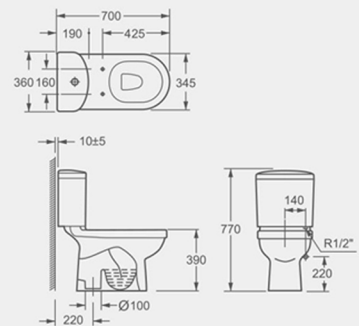

IMEX BASIC SERIES

CT1026A

P-trap toilet
PP seat cover,
As option: UF seat cover
4/6L dual-flush cistern fittings
Side floor fixing kit

LP1076

Single tap hole basin (Provided with 4" and 8" semi-punched tapholes)
Can be used as wall hung basin
As option: Fixing screws (A6006D)
As option: Faucet G591025

IMEX PACKAGE SARA BASIN-WB SERIES

CA1033

Flush mode: Siphon type toilet
Rough-in : 305/400mm

LW1056

Single tap hole counter top basin

IMEX IVO SERIES

CT1077

P-trap toilet
PP seat cover,
As option: UF seat cover
4/6L dual-flush cistern fittings
Side floor fixing kit

LP1076

Single tap hole basin (Provided with 4" and 8" semi-punched tapholes)
Can be used as wall hung basin
As option: Fixing screws (A6006D)
As option: Faucet G591025

IMEX IVO LW SERIES

CT1077

P-trap toilet
PP seat cover,
As option: UF seat cover
4/6L dual-flush cistern fittings
Side floor fixing kit

LW1056

Single tap hole counter top basin

ONE-PIECE TOILET

Abie CA1031

Flush mode: Siphon type toilet
Rough-in : 305/400mm

ONE-PIECE TOILET

Merci CA1007

Flush mode: Siphon type toilet
Rough-in : 305/400mm