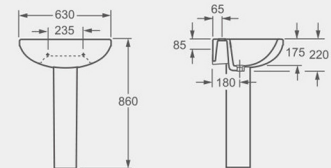

IMEX BASIC SERIES

CT1026A

P-trap toilet
PP seat cover,
As option: UF seat cover
4/6L dual-flush cistern fittings
Side floor fixing kit

LP1076

Single tap hole basin (Provided with 4" and 8" semi-punched tapholes)
Can be used as wall hung basin
As option: Fixing screws (A6006D)
As option: Faucet G591025

IMEX PACKAGE SARA BASIN-WB SERIES

CA1033

Flush mode: Siphon type toilet
Rough-in : 305/400mm

LW1056

Single tap hole counter top basin

IMEX IVO SERIES

CT1077

P-trap toilet
PP seat cover,
As option: UF seat cover
4/6L dual-flush cistern fittings
Side floor fixing kit