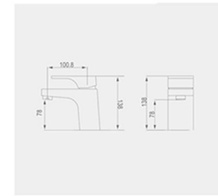

BASIN

BASIN

BASIN MIXER

Basin mixer
For cold and hot water

Basin mixer
For cold and hot water

Uni G591906

Basin mixer
For cold and hot water

Basin mixer
For cold and hot water

Odie G591903H

Extra high basin mixer
For cold and hot water

Extra high basin mixer
For cold and hot water