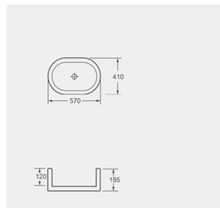

BASIN

BASIN

BASIN MIXER

Basin mixer
For cold and hot water

Basin mixer
For cold and hot water

Uni G591906

Basin mixer
For cold and hot water

Basin mixer
For cold and hot water

Odie G591903H

Extra high basin mixer
For cold and hot water

Extra high basin mixer
For cold and hot water