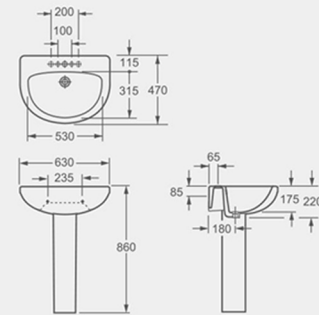

IMEX SIMPLO SERIES

CT1071

P-trap toilet
PP seat cover,
As option: UF seat cover
4/6L dual-flush cistern fittings
Side floor fixing kit

LP1070

Single tap hole basin (Provided with 4" and 8" semi-punched tapholes)
Can be used as wall hung basin
As option: Fixing screws (A6006D)
As option: Faucet G591025

IMEX BASIC SERIES

CT1026A

P-trap toilet
PP seat cover,
As option: UF seat cover
4/6L dual-flush cistern fittings
Side floor fixing kit

LP1076

Single tap hole basin (Provided with 4" and 8" semi-punched tapholes)
Can be used as wall hung basin
As option: Fixing screws (A6006D)
As option: Faucet G591025

IMEX PACKAGE SARA BASIN-WB SERIES

CA1033

Flush mode: Siphon type toilet
Rough-in : 305/400mm

LW1056

Single tap hole counter top basin

IMEX IVO SERIES

CT1077

P-trap toilet
PP seat cover,
As option: UF seat cover
4/6L dual-flush cistern fittings
Side floor fixing kit

LP1076

Single tap hole basin (Provided with 4" and 8" semi-punched tapholes)
Can be used as wall hung basin
As option: Fixing screws (A6006D)
As option: Faucet G591025

IMEX IVO LW SERIES

CT1077

P-trap toilet
PP seat cover,
As option: UF seat cover
4/6L dual-flush cistern fittings
Side floor fixing kit