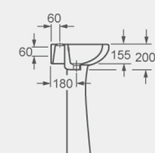

IMEX-ARTIS SERIES

CT1065

P-trap toilet
PP seat cover,
As option: UF seat cover
4/6L dual-flush cistern fittings
Side floor fixing kit

LP1064

Single tap hole basin (Provided with 4" and 8" semi-punched tapholes)
Can be used as wall hung basin
As option: Fixing screws (A6006D)
As option: Faucet G591906

IMEX SIMPLO SERIES

CT1071

P-trap toilet
PP seat cover,
As option: UF seat cover
4/6L dual-flush cistern fittings
Side floor fixing kit

LP1070

Single tap hole basin (Provided with 4" and 8" semi-punched tapholes)
Can be used as wall hung basin
As option: Fixing screws (A6006D)
As option: Faucet G591025

IMEX BASIC SERIES

CT1026A

P-trap toilet
PP seat cover,
As option: UF seat cover
4/6L dual-flush cistern fittings
Side floor fixing kit

LP1076

Single tap hole basin (Provided with 4" and 8" semi-punched tapholes)
Can be used as wall hung basin
As option: Fixing screws (A6006D)
As option: Faucet G591025