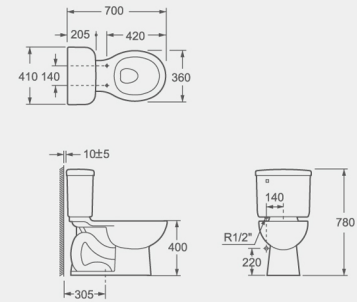

IMEX PACKAGE BASIC-WB SERIES

CT1026A

P-trap toilet
PP seat cover,
As option: UF seat cover
4/6L dual-flush cistern fittings
Side floor fixing kit

LW1056

Single tap hole counter top basin

IMEX PACKAGE MERCI BASIN-SP SERIES

CA1007

Flush mode: Siphon type toilet
Rough-in : 305/400mm

LPA1072

Single tap hole basin (Provided with 4" and 8" semi-punched tapholes)
Can be used as wall hung basin
As option: Fixing screws (A6006D)
As option: Faucet G591025

IMEX ARCO SERIES

CA1032

Flush mode: Siphon type toilet
Rough-in : 305/400mm

LPA1072

Single tap hole basin (Provided with 4" and 8" semi-punched tapholes)
Can be used as wall hung basin
As option: Fixing screws (A6006D)
As option: Faucet G591025

IMEX PACKAGE DANA BASIN-SP SERIES

CT1088

P-trap toilet
PP seat cover,
As option: UF seat cover
4/6L dual-flush cistern fittings
Side floor fixing kit

LP1088

Single tap hole basin (Provided with 4" and 8" semi-punched tapholes)
Can be used as wall hung basin
As option: Fixing screws (A6006D)
As option: Faucet G591906