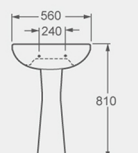

IMEX-ARTIS SERIES

CT1065

P-trap toilet
PP seat cover,
As option: UF seat cover
4/6L dual-flush cistern fittings
Side floor fixing kit

LP1064

Single tap hole basin (Provided with 4" and 8" semi-punched tapholes)
Can be used as wall hung basin
As option: Fixing screws (A6006D)
As option: Faucet G591906

IMEX SIMPLO SERIES

CT1071

P-trap toilet
PP seat cover,
As option: UF seat cover
4/6L dual-flush cistern fittings
Side floor fixing kit

LP1070

Single tap hole basin (Provided with 4" and 8" semi-punched tapholes)
Can be used as wall hung basin
As option: Fixing screws (A6006D)
As option: Faucet G591025

IMEX BASIC SERIES

CT1026A

P-trap toilet
PP seat cover,
As option: UF seat cover
4/6L dual-flush cistern fittings
Side floor fixing kit

LP1076

Single tap hole basin (Provided with 4" and 8" semi-punched tapholes)
Can be used as wall hung basin
As option: Fixing screws (A6006D)
As option: Faucet G591025