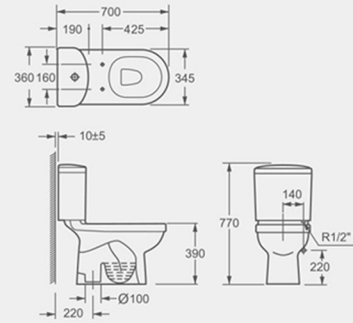

IMEX BASIC SERIES

CT1026A

P-trap toilet
PP seat cover,
As option: UF seat cover
4/6L dual-flush cistern fittings
Side floor fixing kit

LP1076

Single tap hole basin (Provided with 4" and 8" semi-punched tapholes)
Can be used as wall hung basin
As option: Fixing screws (A6006D)
As option: Faucet G591025

IMEX PACKAGE SARA BASIN-WB SERIES

CA1033

Flush mode: Siphon type toilet
Rough-in : 305/400mm

LW1056

Single tap hole counter top basin

IMEX IVO SERIES

CT1077

P-trap toilet
PP seat cover,
As option: UF seat cover
4/6L dual-flush cistern fittings
Side floor fixing kit

LP1076

Single tap hole basin (Provided with 4" and 8" semi-punched tapholes)
Can be used as wall hung basin
As option: Fixing screws (A6006D)
As option: Faucet G591025

IMEX IVO LW SERIES

CT1077

P-trap toilet
PP seat cover,
As option: UF seat cover
4/6L dual-flush cistern fittings
Side floor fixing kit