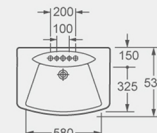

IMEX-ARTIS SERIES

CT1065

P-trap toilet
PP seat cover,
As option: UF seat cover
4/6L dual-flush cistern fittings
Side floor fixing kit

LP1064

Single tap hole basin (Provided with 4" and 8" semi-punched tapholes)
Can be used as wall hung basin
As option: Fixing screws (A6006D)
As option: Faucet G591906

IMEX SIMPLO SERIES

CT1071

P-trap toilet
PP seat cover,
As option: UF seat cover
4/6L dual-flush cistern fittings
Side floor fixing kit

LP1070

Single tap hole basin (Provided with 4" and 8" semi-punched tapholes)
Can be used as wall hung basin
As option: Fixing screws (A6006D)
As option: Faucet G591025