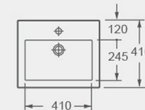

IMEX PACKAGE SARA BASIN-WB SERIES

CA1033

Flush mode: Siphon type toilet
Rough-in : 305/400mm

LW1056

Single tap hole counter top basin

IMEX IVO SERIES

CT1077

P-trap toilet
PP seat cover,
As option: UF seat cover
4/6L dual-flush cistern fittings
Side floor fixing kit