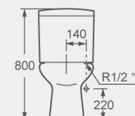

CT1065

P-trap toilet
PP seat cover,
As option: UF seat cover
4/6L dual-flush cistern fittings
Side floor fixing kit