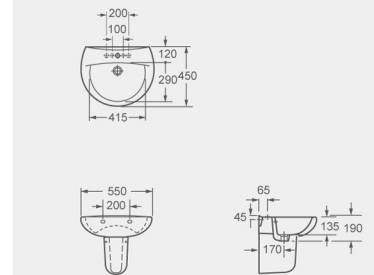

CA1007

Flush mode: Siphon type toilet
Rough-in : 305/400mm

LPA1072

Single tap hole basin (Provided with 4" and 8" semi-punched tapholes)
Can be used as wall hung basin
As option: Fixing screws (A6006D)
As option: Faucet G591025

IMEX ARCO SERIES

CA1032

Flush mode: Siphon type toilet
Rough-in : 305/400mm

LPA1072

Single tap hole basin (Provided with 4" and 8" semi-punched tapholes)
Can be used as wall hung basin
As option: Fixing screws (A6006D)
As option: Faucet G591025

IMEX PACKAGE DANA BASIN-SP SERIES

CT1088

P-trap toilet
PP seat cover,
As option: UF seat cover
4/6L dual-flush cistern fittings
Side floor fixing kit

LP1088

Single tap hole basin (Provided with 4" and 8" semi-punched tapholes)
Can be used as wall hung basin
As option: Fixing screws (A6006D)
As option: Faucet G591906