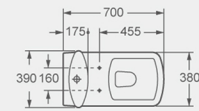

CT1065

P-trap toilet
PP seat cover,
As option: UF seat cover
4/6L dual-flush cistern fittings
Side floor fixing kit