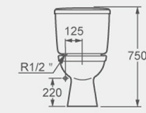

IMEX PACKAGE DANA BASIN-SP SERIES

CT1088

P-trap toilet
PP seat cover,
As option: UF seat cover
4/6L dual-flush cistern fittings
Side floor fixing kit

LP1088

Single tap hole basin (Provided with 4" and 8" semi-punched tapholes)
Can be used as wall hung basin
As option: Fixing screws (A6006D)
As option: Faucet G591906

IMEX-ARTIS SERIES

CT1065

P-trap toilet
PP seat cover,
As option: UF seat cover
4/6L dual-flush cistern fittings
Side floor fixing kit

LP1064

Single tap hole basin (Provided with 4" and 8" semi-punched tapholes)
Can be used as wall hung basin
As option: Fixing screws (A6006D)
As option: Faucet G591906

IMEX SIMPLO SERIES

CT1071

P-trap toilet
PP seat cover,
As option: UF seat cover
4/6L dual-flush cistern fittings
Side floor fixing kit

LP1070

Single tap hole basin (Provided with 4" and 8" semi-punched tapholes)
Can be used as wall hung basin
As option: Fixing screws (A6006D)
As option: Faucet G591025