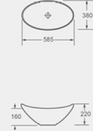

BASIN

BASIN

BASIN MIXER

Basin mixer
For cold and hot water

Basin mixer
For cold and hot water

Uni G591906

Basin mixer
For cold and hot water

Basin mixer
For cold and hot water

Odie G591903H

Extra high basin mixer
For cold and hot water

Extra high basin mixer
For cold and hot water