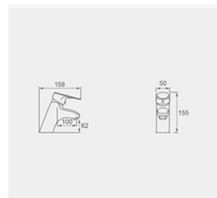

Uni G591906

Basin mixer
For cold and hot water

Orient G591913

Basin mixer
For cold and hot water