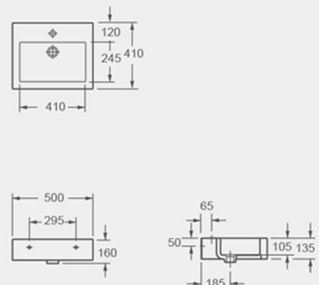

IMEX IVO SERIES

CT1077

P-trap toilet
PP seat cover,
As option: UF seat cover
4/6L dual-flush cistern fittings
Side floor fixing kit

LP1076

Single tap hole basin (Provided with 4" and 8" semi-punched tapholes)
Can be used as wall hung basin
As option: Fixing screws (A6006D)
As option: Faucet G591025

IMEX IVO LW SERIES

CT1077

P-trap toilet
PP seat cover,
As option: UF seat cover
4/6L dual-flush cistern fittings
Side floor fixing kit

LW1056

Single tap hole counter top basin