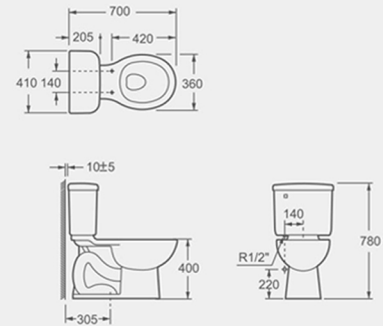

IMEX PACKAGE BASIC-WB SERIES

CT1026A

P-trap toilet
PP seat cover,
As option: UF seat cover
4/6L dual-flush cistern fittings
Side floor fixing kit

LW1056

Single tap hole counter top basin

IMEX PACKAGE MERCI BASIN-SP SERIES

CA1007

Flush mode: Siphon type toilet
Rough-in : 305/400mm

LPA1072

Single tap hole basin (Provided with 4" and 8" semi-punched tapholes)
Can be used as wall hung basin
As option: Fixing screws (A6006D)
As option: Faucet G591025

IMEX ARCO SERIES

CA1032

Flush mode: Siphon type toilet
Rough-in : 305/400mm

LPA1072

Single tap hole basin (Provided with 4" and 8" semi-punched tapholes)
Can be used as wall hung basin
As option: Fixing screws (A6006D)
As option: Faucet G591025

Grace CA10134

Flush mode: Siphon type toilet
Rough-in : 305/400mm

Eco 8046

Flush mode: Siphon type toilet
Rough-in : 305/400mm

ONE-PIECE TOILET

- ① Thoughtful design
Ergonomic with thoughtful design regarding convenience
- ② Effective antibacterial
Effective high-pressure water jet technology
- ③ Strong flushing power
Strong flow, 12mm water jet, 1200000000