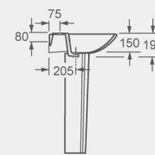

IMEX PACKAGE DANA BASIN-SP SERIES

CT1088

P-trap toilet
PP seat cover,
As option: UF seat cover
4/6L dual-flush cistern fittings
Side floor fixing kit

LP1088

Single tap hole basin (Provided with 4" and 8" semi-punched tapholes)
Can be used as wall hung basin
As option: Fixing screws (A6006D)
As option: Faucet G591906

IMEX-ARTIS SERIES

CT1065

P-trap toilet
PP seat cover,
As option: UF seat cover
4/6L dual-flush cistern fittings
Side floor fixing kit

LP1064

Single tap hole basin (Provided with 4" and 8" semi-punched tapholes)
Can be used as wall hung basin
As option: Fixing screws (A6006D)
As option: Faucet G591906

IMEX SIMPLO SERIES

CT1071

P-trap toilet
PP seat cover,
As option: UF seat cover
4/6L dual-flush cistern fittings
Side floor fixing kit

LP1070

Single tap hole basin (Provided with 4" and 8" semi-punched tapholes)
Can be used as wall hung basin
As option: Fixing screws (A6006D)
As option: Faucet G591025