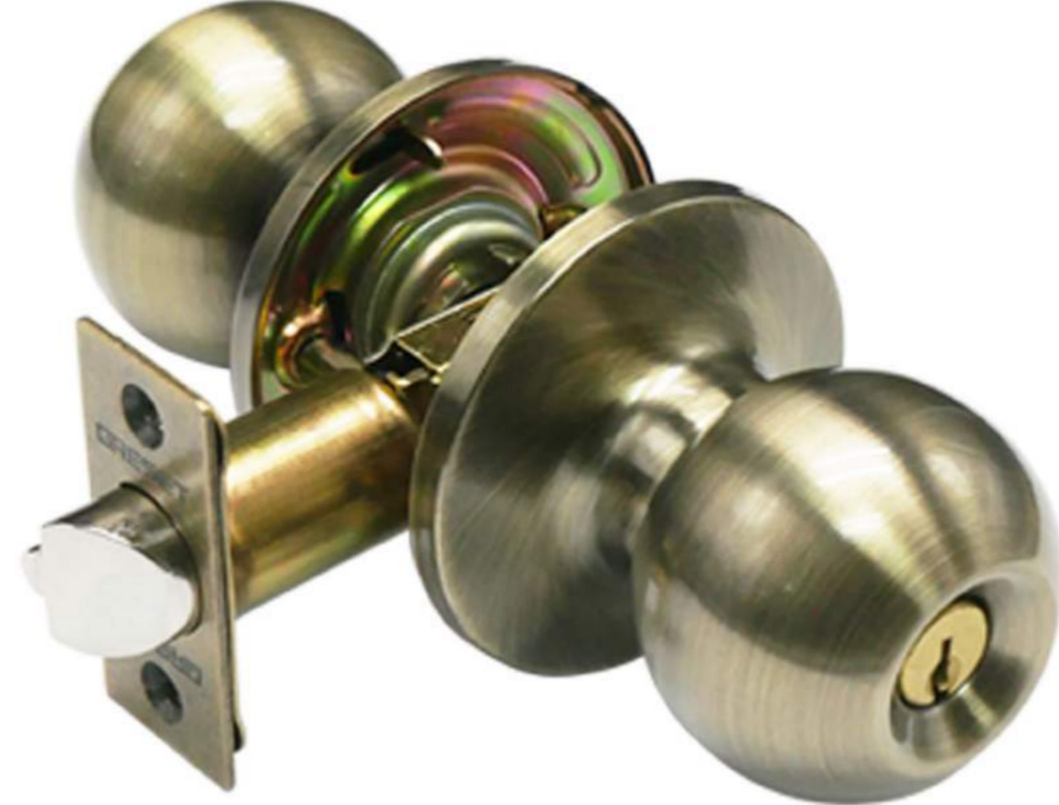

KEYLESS ACCESS

CODE PROTECTION

BATTERY POWERED

KEYPAD ELECTRONIC
LEVER LOCK

DEADBOLT LOCK
PL1RUS15

- Access methods: key, code
1 master code, 6 user code (4-10 digits)
- Auto - relocking function enhances security and convenience
- Warning alarm and code protection function prevents invalid code.
- Keypad deadbolt with auto latchbolt locking detection prevents any incomplete door locking.
- One-time-use on/off, auto-backlit keypad and low-battery alert
- Other finish are available upon request

LEVER LOCK
PTRQUS15

- Up to 3 entry access methods
- Up to 6 access pin codes
- Up to 5 settable remote controls (Optional)
- Auto locking function enhances security and conveniences
- Disposable access code provides flexible entry options
- Various lever types for user choices
- Battery powered

TA30130
Greset Knob Bathroom
Polished Brass
₱ 515.00

TA30600
Greset Knob Entry
Antique Brass
₱ 685.00

LT10010
Greset Deadbolt
Satin Stainless
₱ 565.00

LT10610
Greset Deadbolt
Polished Brass
₱ 650.00

NA30S00
Talent Knob Entry
Satin Nickel
₱ 395.00